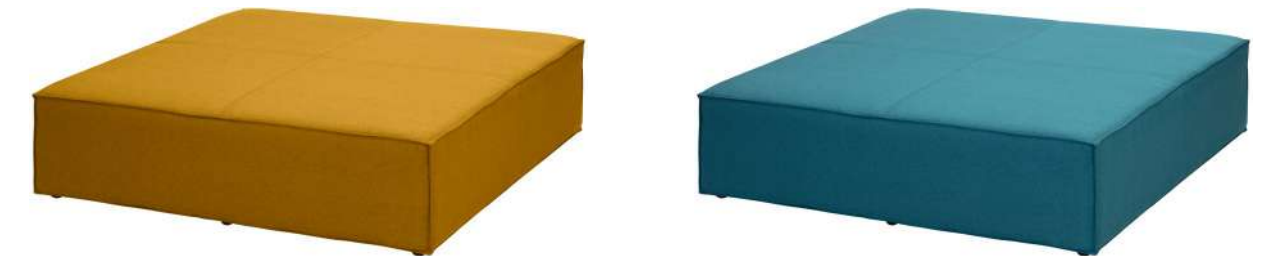

★ LONDON OL BIG

H 43 B 155 T 155

Stoff | anthrazit, hellgrau,
senfgelb, petrol
fabric | anthracite, light gray,
mustard yellow, petrol