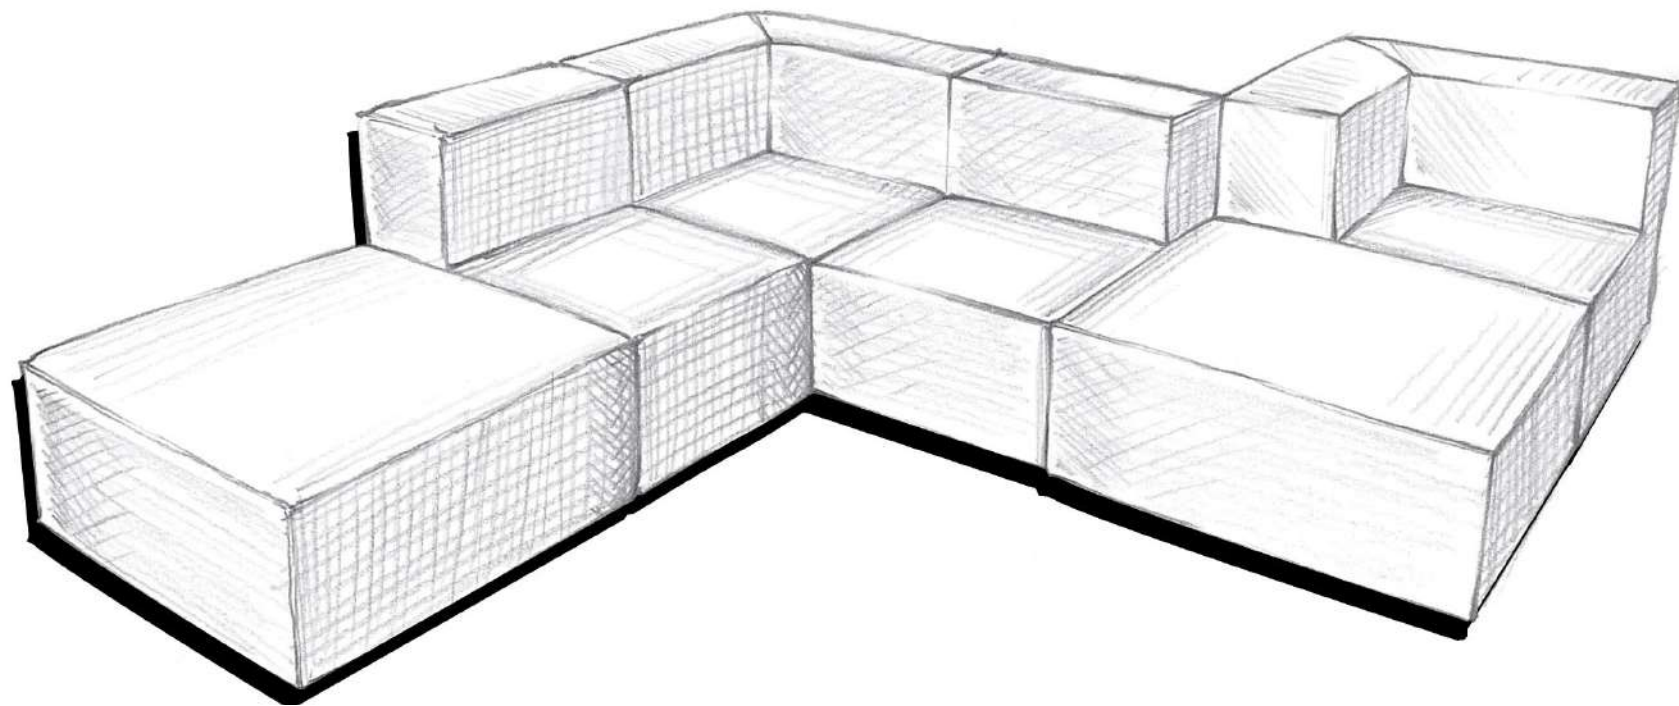

★ **LONDON 1L**

H 76 B 65 T 92 SH 40

Stoff | anthrazit, hellgrau,  
senfgelb, petrol  
fabric | anthracite, light gray,  
mustard yellow, petrol

★ LONDON 2L

H 76 B 92 T 92 SH 40

Stoff | anthrazit, hellgrau,  
senfgelb, petrol  
fabric | anthracite, light gray,  
mustard yellow, petrol